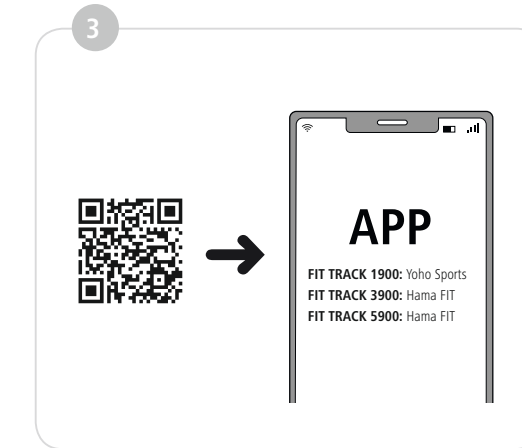

All listed brands are trademarks of the corresponding companies. Errors and omissions excepted, and subject to technical changes. Our general terms of delivery and payment are applied.
00178600_00178601_00178602/12.19