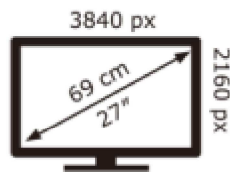

Cooler Master

GP27-FUS

55 kWh/1000h

2019/2013